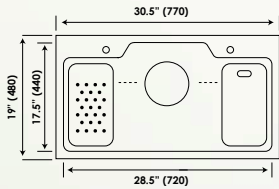

SATELLITE ■

OVERALL SIZE		BOWL SIZE		PRICES (₹)
INCH	MM	INCH	MM	MATT
L x W	L x W	L x W x D	L x W x D	
29.5 x 19 x 10	750 x 480 x 230	27.5 x 15 x 10	700 x 380 x 250	65000

Accessories Along with Sink :

■ SIERRA

OVERALL SIZE		BOWL SIZE		PRICES (₹)
INCH	MM	INCH	MM	
L x W	L x W	L x W x D	L x W x D	MATT
30.5 x 19 x 8.25	770 x 480 x 210	28.5 x 17.5 x 8.25	725 x 445 x 210	32000

Accessories along with sink :

Vegetable Bowl

Faucet

Strainer & Pipe

Utility Basket

Soap Dispenser

Chopping Board

SONOMA ■

INCH	MM	BOWL SIZE		PRICES (₹)
		INCH	MM	
L x W	L x W	L x W x D	L x W x D	MATT
28 x 18.5 x 8.25	710 x 470 x 210	26 x 16.75 x 8.25	660 x 425 x 210	34000

Accessories along with sink :

Additional Bowl

Pullout Faucet

Strainer & Pipe

Utility Basket

Soap Dispenser

SAVVY

OVERALL SIZE		BOWL SIZE		PRICES (₹)
INCH	MM	INCH	MM	
L x W	L x W	L x W x D	L x W x D	MATT
30.75 x 17 x 8.50	780 x 430 x 215	21 x 14.5 x 8.5	530 x 370 x 215	28000