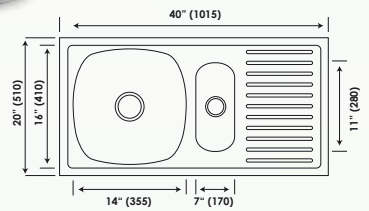

SAFFRON ■

MODEL	OVERALL SIZE		BOWL SIZE		PRICES (₹)	
	INCH	MM	INCH	MM	GLOSSY	MATT
	L x W	L x W	L x W x D	L x W x D		
MEDIUM	40 x 20	1015 x 510	14 x 16 x 7.5	355 x 410 x 185	10450	10600