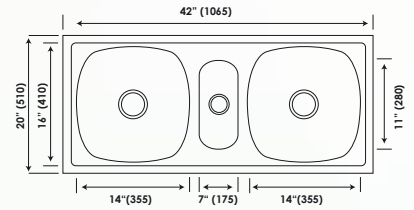

■ SPARKLE

Glossy

MODEL	OVERALL SIZE		BOWL SIZE		PRICES (₹)		
	INCH	MM	INCH	MM	GLOSSY	MATT	ANTI - SCRATCH
	L x W	L x W	L x W x D	L x W x D			
ECONOMY	32 x 20	810 x 510	22 x 16 x 9	560 x 410 x 225	8000	8150	10000

SAFFRON ■

MODEL	OVERALL SIZE		BOWL SIZE		PRICES (₹)	
	INCH	MM	INCH	MM	GLOSSY	MATT
	L x W	L x W	L x W x D	L x W x D		
MEDIUM	40 x 20	1015 x 510	14 x 16 x 7.5	355 x 410 x 185	10450	10600

SATURN ■

MODEL	OVERALL SIZE		BOWL SIZE		PRICES (₹)	
	INCH	MM	INCH	MM	GLOSSY	MATT
	L x W	L x W	L x W x D	L x W x D		
LARGE	45 x 20	1145 x 510	14 x 16 x 7.5	355 x 410 x 190	10350	10500
			14 x 16 x 7.5	355 x 410 x 190		

■ SUNDAE

MODEL	OVERALL SIZE		BOWL SIZE		PRICES (₹)	
	INCH	MM	INCH	MM	GLOSSY	MATT
	L x W	L x W	L x W x D	L x W x D		
MEDIUM	42 x 20	1065 x 510	14 x 16 x 7.5 11 x 7 x 5	355 x 410 x 190 280 x 170 x 125	12150	12300

■ SONATA

MODEL	OVERALL SIZE		BOWL SIZE		PRICES (₹)	
	INCH	MM	INCH	MM	GLOSSY	MATT
	L x W	L x W	L x W x D	L x W x D		
LARGE	45 x 20	1145 x 510	14 x 16 x 7.5 10 x 9 x 5	355 x 410 x 190 225 x 230 x 125	12825	12975