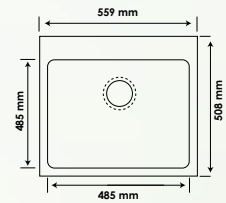

■ SONATA

MODEL	OVERALL SIZE		BOWL SIZE		PRICES (₹)	
	INCH	MM	INCH	MM	GLOSSY	MATT
	L x W	L x W	L x W x D	L x W x D		
LARGE	45 x 20	1145 x 510	14 x 16 x 7.5 10 x 9 x 5	355 x 410 x 190 225 x 230 x 125	12825	12975

Key Features

- **Colourful – 7 Vivid Colours to Choose From**
- **Hygienic - Antibacterial**
- **Easy to Clean**
- **Reduced Noise**
- **Heat Resistant**

ARIEL

			BOWL SIZE		PRICES (₹)	
	INCH	MM	INCH	MM	NON METALLIC	METALLIC
	L x W	L x W	L x W x D	L x W x D		
LARGE	24 x 18	610 x 460	22 x 16 x 8	560 x 410 x 200	7000	7600
BIG	21 x 18	535 x 460	18.5 x 15.5 x 8	465 x 390 x 200	6500	7000

ESTHER

ESTHER			BOWL SIZE		PRICES (₹)	
	INCH	MM	INCH	MM	NON METALLIC	METALLIC
	L x W	L x W	L x W x D	L x W x D		
CUSTOM	22 x 20	560 x 510	20.5 x 16 x 8	520 x 410 x 200	7500	8100

GEMINI

	OVERALL SIZE		BOWL SIZE		PRICES (₹)	
	INCH	MM	INCH	MM	NON METALLIC	METALLIC
	L x W	L x W	L x W x D	L x W x D		
SMALL	34 x 17	865 x 430	15.75 x 14.5 x 8	400 x 370 x 200	11000	12000

MATRIX

MATRIX	OVERALL SIZE		BOWL SIZE		PRICES (₹)	
	INCH	MM	INCH	MM	NON METALLIC	METALLIC
	L x W	L x W	L x W x D	L x W x D		
UNIQUE	33 X22	840 x 560	17.75 x 18 X10	450 x 460 x 250	11000	12000
	STEP		11.80 x 16 x 5.3	300 x 400 x 135		