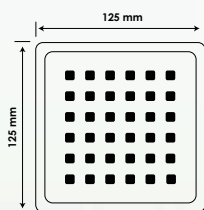

STAR

	OVERALL SIZE				
MM	300 x 80	450 x 80	610 x 80	700 x 80	915 x 80
INCH	12 x 4	18 x 4	24 x 4	30 x 4	36 x 4
PRICE (₹)	4200	5400	6800	8600	10500

COCKROACH TRAP

VENUS	OVERALL SIZE		PRICE	
	MM	INCHES	2 PEICE	4 PEICE
BIG	150 x 150	6 x 6	725	775
SMALL	125 x 125	5 x 5	700	750

PLUTO	OVERALL SIZE		PRICE	
	MM	INCHES	2 PEICE	4 PEICE
BIG	150 x 150	6 x 6	725	775
SMALL	125 x 125	5 x 5	700	750

ZISTA	OVERALL SIZE		PRICE	
	MM	INCHES	2 PEICE	4 PEICE
BIG	150 x 150	6 x 6	725	775
SMALL	125 x 125	5 x 5	700	750

POLAR	OVERALL SIZE		PRICE	
	MM	INCHES	2 PEICE	4 PEICE
BIG	150 x 150	6 x 6	725	775
SMALL	125 x 125	5 x 5	700	750

CHANNEL & DRAINS

ASTRA	OVERALL SIZE		
	MM	INCHES	PRICE
BIG	150 x 150	6 x 6	1990
SMALL	125 x 125	5 x 5	1680

LENIA	OVERALL SIZE		
	MM	INCHES	PRICE
BIG	150 x 150	6 x 6	1990
SMALL	125 x 125	5 x 5	1680

REGAL	OVERALL SIZE		
	MM	INCHES	PRICE
BIG	200 x 140	8 x 5.5	2200

ORION	OVERALL SIZE		
	MM	INCHES	PRICE
BIG	150 x 150	6 x 6	850
SMALL	125 x 125	5 x 5	750