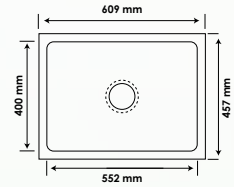

■ SONATA

MODEL	OVERALL SIZE		BOWL SIZE		PRICES (₹)	
	INCH	MM	INCH	MM	GLOSSY	MATT
	L x W	L x W	L x W x D	L x W x D		
LARGE	45 x 20	1145 x 510	14 x 16 x 7.5 10 x 9 x 5	355 x 410 x 190 225 x 230 x 125	12825	12975

SPLASH PLUS

MODEL	OVERALL SIZE		BOWL SIZE		PRICES (₹)		
	INCH	MM	INCH	MM	GLOSSY	MATT	ANTI - SCRATCH
	L x W	L x W	L x W x D	L x W x D			
BIG	21 x 18	535 x 460	18.25 x 15.25 x 8	465 x 390 x 200	4015	4150	5720

Key Features

- **Colourful – 7 Vivid Colours to Choose From**
- **Hygienic - Antibacterial**
- **Easy to Clean**
- **Reduced Noise**
- **Heat Resistant**

ARIEL

			BOWL SIZE		PRICES (₹)	
	INCH	MM	INCH	MM	NON METALLIC	METALLIC
	L x W	L x W	L x W x D	L x W x D		
LARGE	24 x 18	610 x 460	22 x 16 x 8	560 x 410 x 200	7000	7600
BIG	21 x 18	535 x 460	18.5 x 15.5 x 8	465 x 390 x 200	6500	7000

ESTHER

ESTHER			BOWL SIZE		PRICES (₹)	
	INCH	MM	INCH	MM	NON METALLIC	METALLIC
	L x W	L x W	L x W x D	L x W x D		
CUSTOM	22 x 20	560 x 510	20.5 x 16 x 8	520 x 410 x 200	7500	8100

GEMINI

	OVERALL SIZE		BOWL SIZE		PRICES (₹)	
	INCH	MM	INCH	MM	NON METALLIC	METALLIC
	L x W	L x W	L x W x D	L x W x D		
SMALL	34 x 17	865 x 430	15.75 x 14.5 x 8	400 x 370 x 200	11000	12000