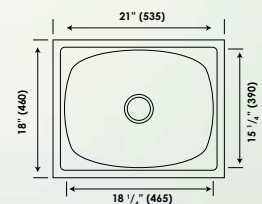

SPLASH PLUS

MODEL	OVERALL SIZE		BOWL SIZE		PRICES (₹)		
	INCH	MM	INCH	MM	GLOSSY	MATT	ANTI - SCRATCH
	L x W	L x W	L x W x D	L x W x D			
BIG	21 x 18	535 x 460	18.25 x 15.25 x 8	465 x 390 x 200	4015	4150	5720