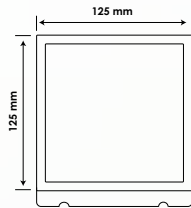

STAR

	OVERALL SIZE				
MM	300 x 80	450 x 80	610 x 80	700 x 80	915 x 80
INCH	12 x 4	18 x 4	24 x 4	30 x 4	36 x 4
PRICE (₹)	4200	5400	6800	8600	10500

COCKROACH TRAP

VENUS	OVERALL SIZE		PRICE	
	MM	INCHES	2 PEICE	4 PEICE
BIG	150 x 150	6 x 6	725	775
SMALL	125 x 125	5 x 5	700	750

PLUTO	OVERALL SIZE		PRICE	
	MM	INCHES	2 PEICE	4 PEICE
BIG	150 x 150	6 x 6	725	775
SMALL	125 x 125	5 x 5	700	750

ZISTA	OVERALL SIZE		PRICE	
	MM	INCHES	2 PEICE	4 PEICE
BIG	150 x 150	6 x 6	725	775
SMALL	125 x 125	5 x 5	700	750

POLAR	OVERALL SIZE		PRICE	
	MM	INCHES	2 PEICE	4 PEICE
BIG	150 x 150	6 x 6	725	775
SMALL	125 x 125	5 x 5	700	750

CHANNEL & DRAINS

ASTRA	OVERALL SIZE		
	MM	INCHES	PRICE
BIG	150 x 150	6 x 6	1990
SMALL	125 x 125	5 x 5	1680

LENIA	OVERALL SIZE		
	MM	INCHES	PRICE
BIG	150 x 150	6 x 6	1990
SMALL	125 x 125	5 x 5	1680

REGAL	OVERALL SIZE		
	MM	INCHES	PRICE
BIG	200 x 140	8 x 5.5	2200

ORION	OVERALL SIZE		
	MM	INCHES	PRICE
BIG	150 x 150	6 x 6	850
SMALL	125 x 125	5 x 5	750