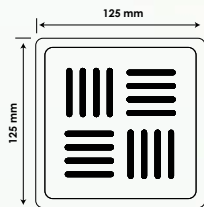

STAR

	OVERALL SIZE				
MM	300 x 80	450 x 80	610 x 80	700 x 80	915 x 80
INCH	12 x 4	18 x 4	24 x 4	30 x 4	36 x 4
PRICE (₹)	4200	5400	6800	8600	10500

COCKROACH TRAP

VENUS	OVERALL SIZE		PRICE	
	MM	INCHES	2 PEICE	4 PEICE
BIG	150 x 150	6 x 6	725	775
SMALL	125 x 125	5 x 5	700	750

PLUTO	OVERALL SIZE		PRICE	
	MM	INCHES	2 PEICE	4 PEICE
BIG	150 x 150	6 x 6	725	775
SMALL	125 x 125	5 x 5	700	750

ZISTA	OVERALL SIZE		PRICE	
	MM	INCHES	2 PEICE	4 PEICE
BIG	150 x 150	6 x 6	725	775
SMALL	125 x 125	5 x 5	700	750

POLAR	OVERALL SIZE		PRICE	
	MM	INCHES	2 PEICE	4 PEICE
BIG	150 x 150	6 x 6	725	775
SMALL	125 x 125	5 x 5	700	750

CHANNEL & DRAINS

ASTRA	OVERALL SIZE		
	MM	INCHES	PRICE
BIG	150 x 150	6 x 6	1990
SMALL	125 x 125	5 x 5	1680

LENIA	OVERALL SIZE		
	MM	INCHES	PRICE
BIG	150 x 150	6 x 6	1990
SMALL	125 x 125	5 x 5	1680

REGAL	OVERALL SIZE		
	MM	INCHES	PRICE
BIG	200 x 140	8 x 5.5	2200

ORION	OVERALL SIZE		
	MM	INCHES	PRICE
BIG	150 x 150	6 x 6	850
SMALL	125 x 125	5 x 5	750