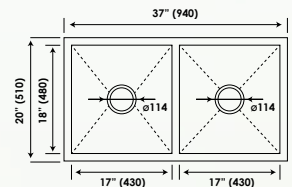

MODEL	OVERALL SIZE		BOWL SIZE		PRICES (₹)
	INCH	MM	INCH	MM	MATT
	L x W	L x W	L x W x D	L x W x D	
SUPER	32 x 20	810 x 500	30 x 18 x 9	760 x 460 x 225	19000
LARGE	24 x 18	610 x 460	22 x 16 x 8	560 x 410 x 200	17500
BIG	21 x 18	535 x 460	19 x 16 x 8	780 x 410 x 200	14500

* Roll Matt & Pipe included

STYLUS

MODEL	OVERALL SIZE		BOWL SIZE		PRICES (₹)
	INCH	MM	INCH	MM	MATT
	L x W	L x W	L x W x D	L x W x D	
SMALL	36 x 18	915 x 460	21.75 x 16.25 x 9	550 x 410 x 230	22500

* Sliding Vegetable Tray & Pipe included

SPARTAN

MODEL	OVERALL SIZE		BOWL SIZE		PRICES (₹)
	INCH	MM	INCH	MM	MATT
	L x W	L x W	L x W x D	L x W x D	
MEDIUM	40 x 20	1050 x 510	18.5 x 17.5 x 9	480 x 445 x 230	30500
			6.5 x 11 x 5	160 x 280 x 130	

* Roll Matt & Pipe included

SUPREME

Roll Matt

Strainer & Pipe

MODEL	OVERALL SIZE		BOWL SIZE		PRICES (₹)
	INCH L x W	MM L x W	INCH L x W x D	MM L x W x D	MATT
MEDIUM	37 x 20	940 x 410	17 x 18 x 8	430 x 460 x 200	29500
			17 x 18 x 8	430 x 460 x 200	