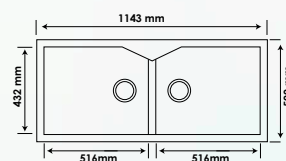

Key Features

- **Colourful – 7 Vivid Colours to Choose From**
- **Hygienic - Antibacterial**
- **Easy to Clean**
- **Reduced Noise**
- **Heat Resistant**

ARIEL

			BOWL SIZE		PRICES (₹)	
	INCH	MM	INCH	MM	NON METALLIC	METALLIC
	L x W	L x W	L x W x D	L x W x D		
LARGE	24 x 18	610 x 460	22 x 16 x 8	560 x 410 x 200	7000	7600
BIG	21 x 18	535 x 460	18.5 x 15.5 x 8	465 x 390 x 200	6500	7000

ESTHER

ESTHER			BOWL SIZE		PRICES (₹)	
	INCH	MM	INCH	MM	NON METALLIC	METALLIC
	L x W	L x W	L x W x D	L x W x D		
CUSTOM	22 x 20	560 x 510	20.5 x 16 x 8	520 x 410 x 200	7500	8100

GEMINI

	OVERALL SIZE		BOWL SIZE		PRICES (₹)	
	INCH	MM	INCH	MM	NON METALLIC	METALLIC
	L x W	L x W	L x W x D	L x W x D		
SMALL	34 x 17	865 x 430	15.75 x 14.5 x 8	400 x 370 x 200	11000	12000

MATRIX

MATRIX	OVERALL SIZE		BOWL SIZE		PRICES (₹)	
	INCH	MM	INCH	MM	NON METALLIC	METALLIC
	L x W	L x W	L x W x D	L x W x D		
UNIQUE	33 X22	840 x 560	17.75 x 18 X10	450 x 460 x 250	11000	12000
	STEP		11.80 x 16 x 5.3	300 x 400 x 135		

TRITON

TRITON	OVERALL SIZE		BOWL SIZE		PRICES (₹)	
	INCH	MM	INCH	MM	NON METALLIC	METALLIC
	L x W	L x W	L x W x D	L x W x D		
LARGE	45 x 20	1145 x 510	20 x17 x10	510 x 432 x 255	18000	19000

QUARTZ SINKS ARE AVAILABLE IN FOLLOWING 7 DIFFERENT COLOURS