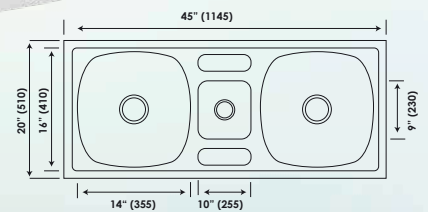

■ SPARKLE

Glossy

MODEL	OVERALL SIZE		BOWL SIZE		PRICES (₹)		
	INCH	MM	INCH	MM	GLOSSY	MATT	ANTI - SCRATCH
	L x W	L x W	L x W x D	L x W x D			
ECONOMY	32 x 20	810 x 510	22 x 16 x 9	560 x 410 x 225	8000	8150	10000

SAFFRON ■

MODEL	OVERALL SIZE		BOWL SIZE		PRICES (₹)	
	INCH	MM	INCH	MM	GLOSSY	MATT
	L x W	L x W	L x W x D	L x W x D		
MEDIUM	40 x 20	1015 x 510	14 x 16 x 7.5	355 x 410 x 185	10450	10600

SATURN ■

MODEL	OVERALL SIZE		BOWL SIZE		PRICES (₹)	
	INCH	MM	INCH	MM	GLOSSY	MATT
	L x W	L x W	L x W x D	L x W x D		
LARGE	45 x 20	1145 x 510	14 x 16 x 7.5	355 x 410 x 190	10350	10500
			14 x 16 x 7.5	355 x 410 x 190		

■ SUNDAE

MODEL	OVERALL SIZE		BOWL SIZE		PRICES (₹)	
	INCH	MM	INCH	MM	GLOSSY	MATT
	L x W	L x W	L x W x D	L x W x D		
MEDIUM	42 x 20	1065 x 510	14 x 16 x 7.5 11 x 7 x 5	355 x 410 x 190 280 x 170 x 125	12150	12300

■ SONATA

MODEL	OVERALL SIZE		BOWL SIZE		PRICES (₹)	
	INCH	MM	INCH	MM	GLOSSY	MATT
	L x W	L x W	L x W x D	L x W x D		
LARGE	45 x 20	1145 x 510	14 x 16 x 7.5 10 x 9 x 5	355 x 410 x 190 225 x 230 x 125	12825	12975