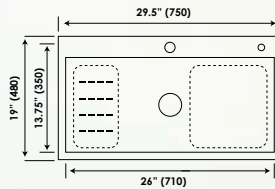

SATELLITE ■

OVERALL SIZE		BOWL SIZE		PRICES (₹)
INCH	MM	INCH	MM	MATT
L x W	L x W	L x W x D	L x W x D	
29.5 x 19 x 10	750 x 480 x 230	27.5 x 15 x 10	700 x 380 x 250	65000

Accessories Along with Sink :

■ SIERRA

OVERALL SIZE		BOWL SIZE		PRICES (₹)
INCH	MM	INCH	MM	
L x W	L x W	L x W x D	L x W x D	MATT
30.5 x 19 x 8.25	770 x 480 x 210	28.5 x 17.5 x 8.25	725 x 445 x 210	32000

Accessories along with sink :

Vegetable Bowl

MODEL	OVERALL SIZE		BOWL SIZE		PRICES (₹)
	INCH	MM	INCH	MM	MATT
	L x W	L x W	L x W x D	L x W x D	
SUPER	32 x 20	810 x 500	30 x 18 x 9	760 x 460 x 225	19000
LARGE	24 x 18	610 x 460	22 x 16 x 8	560 x 410 x 200	17500
BIG	21 x 18	535 x 460	19 x 16 x 8	780 x 410 x 200	14500