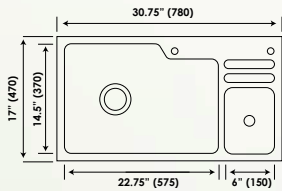

OVERALL SIZE		BOWL SIZE		PRICES (₹)
INCH	MM	INCH	MM	
L x W	L x W	L x W x D	L x W x D	MATT
30.5 x 19 x 8.25	770 x 480 x 210	28.5 x 17.5 x 8.25	725 x 445 x 210	32000

Accessories along with sink :

Vegetable Bowl

Faucet

Strainer & Pipe

Utility Basket

Soap Dispenser

Chopping Board

SONOMA ■

INCH	MM	BOWL SIZE		PRICES (₹)
		INCH	MM	
L x W	L x W	L x W x D	L x W x D	MATT
28 x 18.5 x 8.25	710 x 470 x 210	26 x 16.75 x 8.25	660 x 425 x 210	34000

Accessories along with sink :

Additional Bowl

Pullout Faucet

Strainer & Pipe

Utility Basket

Soap Dispenser

SAVVY

OVERALL SIZE		BOWL SIZE		PRICES (₹)
INCH	MM	INCH	MM	
L x W	L x W	L x W x D	L x W x D	MATT
30.75 x 17 x 8.50	780 x 430 x 215	21 x 14.5 x 8.5	530 x 370 x 215	28000

MODEL	OVERALL SIZE		BOWL SIZE		PRICES (₹)
	INCH	MM	INCH	MM	MATT
	L x W	L x W	L x W x D	L x W x D	
SUPER	32 x 20	810 x 500	30 x 18 x 9	760 x 460 x 225	19000
LARGE	24 x 18	610 x 460	22 x 16 x 8	560 x 410 x 200	17500
BIG	21 x 18	535 x 460	19 x 16 x 8	780 x 410 x 200	14500