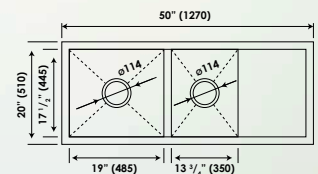

* Roll Matt & Pipe included

STYLUS

MODEL	OVERALL SIZE		BOWL SIZE		PRICES (₹)
	INCH	MM	INCH	MM	MATT
	L x W	L x W	L x W x D	L x W x D	
SMALL	36 x 18	915 x 460	21.75 x 16.25 x 9	550 x 410 x 230	22500

* Sliding Vegetable Tray & Pipe included

SPARTAN

MODEL	OVERALL SIZE		BOWL SIZE		PRICES (₹)
	INCH	MM	INCH	MM	MATT
	L x W	L x W	L x W x D	L x W x D	
MEDIUM	40 x 20	1050 x 510	18.5 x 17.5 x 9	480 x 445 x 230	30500
			6.5 x 11 x 5	160 x 280 x 130	

* Roll Matt & Pipe included

SUPREME

Roll Matt

Strainer & Pipe

MODEL	OVERALL SIZE		BOWL SIZE		PRICES (₹)
	INCH L x W	MM L x W	INCH L x W x D	MM L x W x D	MATT
MEDIUM	37 x 20	940 x 410	17 x 18 x 8	430 x 460 x 200	29500
			17 x 18 x 8	430 x 460 x 200	

* Roll Matt & Pipe included

STALLION

Roll Matt

Strainer & Pipe

MODEL	OVERALL SIZE		BOWL SIZE		PRICES (₹)
	INCH L x W	MM L x W	INCH L x W x D	MM L x W x D	MATT
LARGE	50 x 20	1270 x 510	19 x 17.5 x 9	485 x 445 x 230	34500
			13.75 x 17.5 x 9	350 x 445 x 230	