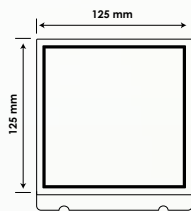

STAR

	OVERALL SIZE				
MM	300 x 80	450 x 80	610 x 80	700 x 80	915 x 80
INCH	12 x 4	18 x 4	24 x 4	30 x 4	36 x 4
PRICE (₹)	4200	5400	6800	8600	10500

COCKROACH TRAP

VENUS	OVERALL SIZE		PRICE	
	MM	INCHES	2 PEICE	4 PEICE
BIG	150 x 150	6 x 6	725	775
SMALL	125 x 125	5 x 5	700	750

PLUTO	OVERALL SIZE		PRICE	
	MM	INCHES	2 PEICE	4 PEICE
BIG	150 x 150	6 x 6	725	775
SMALL	125 x 125	5 x 5	700	750

ZISTA	OVERALL SIZE		PRICE	
	MM	INCHES	2 PEICE	4 PEICE
BIG	150 x 150	6 x 6	725	775
SMALL	125 x 125	5 x 5	700	750

POLAR	OVERALL SIZE		PRICE	
	MM	INCHES	2 PEICE	4 PEICE
BIG	150 x 150	6 x 6	725	775
SMALL	125 x 125	5 x 5	700	750

CHANNEL & DRAINS

ASTRA	OVERALL SIZE		
	MM	INCHES	PRICE
BIG	150 x 150	6 x 6	1990
SMALL	125 x 125	5 x 5	1680

LENIA	OVERALL SIZE		
	MM	INCHES	PRICE
BIG	150 x 150	6 x 6	1990
SMALL	125 x 125	5 x 5	1680

REGAL	OVERALL SIZE		
	MM	INCHES	PRICE
BIG	200 x 140	8 x 5.5	2200

ORION	OVERALL SIZE		
	MM	INCHES	PRICE
BIG	150 x 150	6 x 6	850
SMALL	125 x 125	5 x 5	750