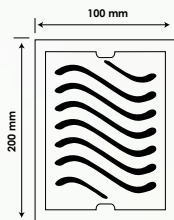

STAR

	OVERALL SIZE				
MM	300 x 80	450 x 80	610 x 80	700 x 80	915 x 80
INCH	12 x 4	18 x 4	24 x 4	30 x 4	36 x 4
PRICE (₹)	4200	5400	6800	8600	10500

COCKROACH TRAP

VENUS	OVERALL SIZE		PRICE	
	MM	INCHES	2 PEICE	4 PEICE
BIG	150 x 150	6 x 6	725	775
SMALL	125 x 125	5 x 5	700	750

PLUTO	OVERALL SIZE		PRICE	
	MM	INCHES	2 PEICE	4 PEICE
BIG	150 x 150	6 x 6	725	775
SMALL	125 x 125	5 x 5	700	750

ZISTA	OVERALL SIZE		PRICE	
	MM	INCHES	2 PEICE	4 PEICE
BIG	150 x 150	6 x 6	725	775
SMALL	125 x 125	5 x 5	700	750

POLAR	OVERALL SIZE		PRICE	
	MM	INCHES	2 PEICE	4 PEICE
BIG	150 x 150	6 x 6	725	775
SMALL	125 x 125	5 x 5	700	750

CHANNEL & DRAINS

ASTRA	OVERALL SIZE		
	MM	INCHES	PRICE
BIG	150 x 150	6 x 6	1990
SMALL	125 x 125	5 x 5	1680

LENIA	OVERALL SIZE		
	MM	INCHES	PRICE
BIG	150 x 150	6 x 6	1990
SMALL	125 x 125	5 x 5	1680

REGAL	OVERALL SIZE		
	MM	INCHES	PRICE
BIG	200 x 140	8 x 5.5	2200

ORION	OVERALL SIZE		
	MM	INCHES	PRICE
BIG	150 x 150	6 x 6	850
SMALL	125 x 125	5 x 5	750