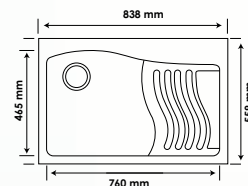

Key Features

- **Colourful – 7 Vivid Colours to Choose From**
- **Hygienic - Antibacterial**
- **Easy to Clean**
- **Reduced Noise**
- **Heat Resistant**

ARIEL

			BOWL SIZE		PRICES (₹)	
	INCH	MM	INCH	MM	NON METALLIC	METALLIC
	L x W	L x W	L x W x D	L x W x D		
LARGE	24 x 18	610 x 460	22 x 16 x 8	560 x 410 x 200	7000	7600
BIG	21 x 18	535 x 460	18.5 x 15.5 x 8	465 x 390 x 200	6500	7000

ESTHER

ESTHER			BOWL SIZE		PRICES (₹)	
	INCH	MM	INCH	MM	NON METALLIC	METALLIC
	L x W	L x W	L x W x D	L x W x D		
CUSTOM	22 x 20	560 x 510	20.5 x 16 x 8	520 x 410 x 200	7500	8100

GEMINI

	OVERALL SIZE		BOWL SIZE		PRICES (₹)	
	INCH	MM	INCH	MM	NON METALLIC	METALLIC
	L x W	L x W	L x W x D	L x W x D		
SMALL	34 x 17	865 x 430	15.75 x 14.5 x 8	400 x 370 x 200	11000	12000

MATRIX

MATRIX	OVERALL SIZE		BOWL SIZE		PRICES (₹)	
	INCH	MM	INCH	MM	NON METALLIC	METALLIC
	L x W	L x W	L x W x D	L x W x D		
UNIQUE	33 X22	840 x 560	17.75 x 18 X10	450 x 460 x 250	11000	12000
	STEP		11.80 x 16 x 5.3	300 x 400 x 135		

TRITON

TRITON	OVERALL SIZE		BOWL SIZE		PRICES (₹)	
	INCH	MM	INCH	MM	NON METALLIC	METALLIC
	L x W	L x W	L x W x D	L x W x D		
LARGE	45 x 20	1145 x 510	20 x17 x10	510 x 432 x 255	18000	19000

QUARTZ SINKS ARE AVAILABLE IN FOLLOWING 7 DIFFERENT COLOURS