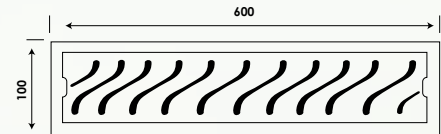

VEGA

	OVERALL SIZE				
MM	300 x 100	450 x 100	610 x 100	750 x 100	915 x 100
INCH	12 x 4	18 x 4	24 x 4	30 x 4	36 x 4
PRICE (₹)	3375	4125	5250	6225	7565