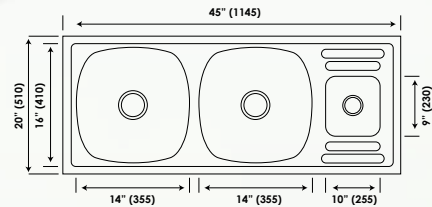

SAFFRON ■

MODEL	OVERALL SIZE		BOWL SIZE		PRICES (₹)	
	INCH	MM	INCH	MM	GLOSSY	MATT
	L x W	L x W	L x W x D	L x W x D		
MEDIUM	40 x 20	1015 x 510	14 x 16 x 7.5	355 x 410 x 185	10450	10600

SATURN ■

MODEL	OVERALL SIZE		BOWL SIZE		PRICES (₹)	
	INCH	MM	INCH	MM	GLOSSY	MATT
	L x W	L x W	L x W x D	L x W x D		
LARGE	45 x 20	1145 x 510	14 x 16 x 7.5	355 x 410 x 190	10350	10500
			14 x 16 x 7.5	355 x 410 x 190		

■ SUNDAE

MODEL	OVERALL SIZE		BOWL SIZE		PRICES (₹)	
	INCH	MM	INCH	MM	GLOSSY	MATT
	L x W	L x W	L x W x D	L x W x D		
MEDIUM	42 x 20	1065 x 510	14 x 16 x 7.5 11 x 7 x 5	355 x 410 x 190 280 x 170 x 125	12150	12300

■ SONATA

MODEL	OVERALL SIZE		BOWL SIZE		PRICES (₹)	
	INCH	MM	INCH	MM	GLOSSY	MATT
	L x W	L x W	L x W x D	L x W x D		
LARGE	45 x 20	1145 x 510	14 x 16 x 7.5 10 x 9 x 5	355 x 410 x 190 225 x 230 x 125	12825	12975

SIGNATURE

MODEL	OVERALL SIZE		BOWL SIZE		PRICES (₹)	
	INCH	MM	INCH	MM	GLOSSY	MATT
	L x W	L x W	L x W x D	L x W x D		
LARGE	45 x 20	1145 x 510	14 x 16 x 7.5 10 x 9 x 5	355 x 410 x 190 225 x 230 x 125	12825	12975