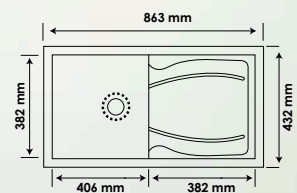

■ SONATA

MODEL	OVERALL SIZE		BOWL SIZE		PRICES (₹)	
	INCH	MM	INCH	MM	GLOSSY	MATT
	L x W	L x W	L x W x D	L x W x D		
LARGE	45 x 20	1145 x 510	14 x 16 x 7.5 10 x 9 x 5	355 x 410 x 190 225 x 230 x 125	12825	12975

Key Features

- **Colourful – 7 Vivid Colours to Choose From**
- **Hygienic - Antibacterial**
- **Easy to Clean**
- **Reduced Noise**
- **Heat Resistant**

ARIEL

			BOWL SIZE		PRICES (₹)	
	INCH	MM	INCH	MM	NON METALLIC	METALLIC
	L x W	L x W	L x W x D	L x W x D		
LARGE	24 x 18	610 x 460	22 x 16 x 8	560 x 410 x 200	7000	7600
BIG	21 x 18	535 x 460	18.5 x 15.5 x 8	465 x 390 x 200	6500	7000

ESTHER

ESTHER			BOWL SIZE		PRICES (₹)	
	INCH	MM	INCH	MM	NON METALLIC	METALLIC
	L x W	L x W	L x W x D	L x W x D		
CUSTOM	22 x 20	560 x 510	20.5 x 16 x 8	520 x 410 x 200	7500	8100

GEMINI

	OVERALL SIZE		BOWL SIZE		PRICES (₹)	
	INCH	MM	INCH	MM	NON METALLIC	METALLIC
	L x W	L x W	L x W x D	L x W x D		
SMALL	34 x 17	865 x 430	15.75 x 14.5 x 8	400 x 370 x 200	11000	12000

MATRIX

MATRIX	OVERALL SIZE		BOWL SIZE		PRICES (₹)	
	INCH	MM	INCH	MM	NON METALLIC	METALLIC
	L x W	L x W	L x W x D	L x W x D		
UNIQUE	33 X22	840 x 560	17.75 x 18 X10	450 x 460 x 250	11000	12000
	STEP		11.80 x 16 x 5.3	300 x 400 x 135		