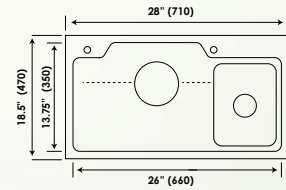

SATELLITE ■

OVERALL SIZE		BOWL SIZE		PRICES (₹)
INCH	MM	INCH	MM	MATT
L x W	L x W	L x W x D	L x W x D	
29.5 x 19 x 10	750 x 480 x 230	27.5 x 15 x 10	700 x 380 x 250	65000

Accessories Along with Sink :

■ SIERRA

OVERALL SIZE		BOWL SIZE		PRICES (₹)
INCH	MM	INCH	MM	
L x W	L x W	L x W x D	L x W x D	MATT
30.5 x 19 x 8.25	770 x 480 x 210	28.5 x 17.5 x 8.25	725 x 445 x 210	32000

Accessories along with sink :

Vegetable Bowl

Faucet

Strainer & Pipe

Utility Basket

Soap Dispenser

Chopping Board

SONOMA ■

INCH	MM	BOWL SIZE		PRICES (₹)
		INCH	MM	
L x W	L x W	L x W x D	L x W x D	MATT
28 x 18.5 x 8.25	710 x 470 x 210	26 x 16.75 x 8.25	660 x 425 x 210	34000

Accessories along with sink :

Additional Bowl

Pullout Faucet

Strainer & Pipe

Utility Basket

Soap Dispenser

SAVVY

OVERALL SIZE		BOWL SIZE		PRICES (₹)
INCH	MM	INCH	MM	
L x W	L x W	L x W x D	L x W x D	MATT
30.75 x 17 x 8.50	780 x 430 x 215	21 x 14.5 x 8.5	530 x 370 x 215	28000