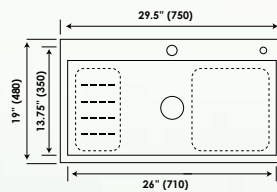

## SOLARIS

MODEL	OVERALL SIZE		BOWL SIZE		PRICES (₹)
	MM		INCH		
	L x W	L x W	L x W x D	L x W x D	
LARGE	785 x 785	31 x 31	735 x 735 x 225	29 x 29 x 10	125000

**Sincore Steel Homeware Private Limited.**

**SATELLITE** ■

OVERALL SIZE		BOWL SIZE		PRICES (₹)
INCH	MM	INCH	MM	MATT
L x W	L x W	L x W x D	L x W x D	
29.5 x 19 x 10	750 x 480 x 230	27.5 x 15 x 10	700 x 380 x 250	72000

**Accessories Along with Sink :**

## ■ SIERRA

OVERALL SIZE		BOWL SIZE		PRICES (₹)
INCH	MM	INCH	MM	
L x W	L x W	L x W x D	L x W x D	MATT
30.5 x 19 x 8.25	770 x 480 x 210	28.5 x 17.5 x 8.25	725 x 445 x 210	36000

		BOWL SIZE		PRICES (₹)
INCH	MM	INCH	MM	MATT
L x W	L x W	L x W x D	L x W x D	
28 x 18.5 x 8.25	710 x 470 x 210	26 x 16.75 x 8.25	660 x 425 x 210	38000

**Accessories along with sink :**

Additional Bowl

Pullout Faucet