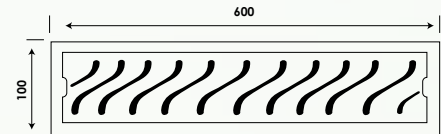

VEGA

	OVERALL SIZE				
MM	300 x 100	450 x 100	610 x 100	750 x 100	915 x 100
INCH	12 x 4	18 x 4	24 x 4	30 x 4	36 x 4
PRICE (₹)	3375	4125	5250	6225	7565