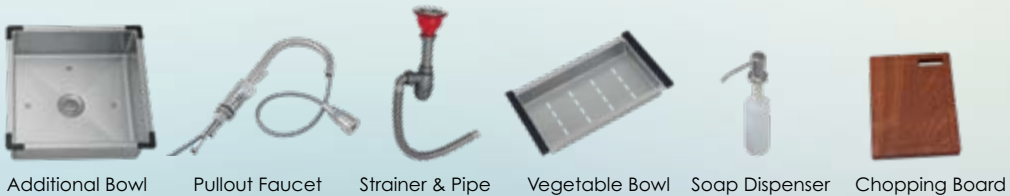

### **MULTI-FUNCTIONAL SERIES**

Satellite, Sierra, Sonoma and Savvy models are specially designed to provide you with a sink with multifunctional capabilities. Accessories such as Chopping Board, Soap Dispenser, Faucet, Vegetable bowl, etc. allows you to utilize the sink for more than just washing dishes.

**SATELLITE** ■

OVERALL SIZE		BOWL SIZE		PRICES (₹)
INCH	MM	INCH	MM	MATT
L x W	L x W	L x W x D	L x W x D	
29.5 x 19 x 10	750 x 480 x 230	27.5 x 15 x 10	700 x 380 x 250	72000

**Accessories Along with Sink :**