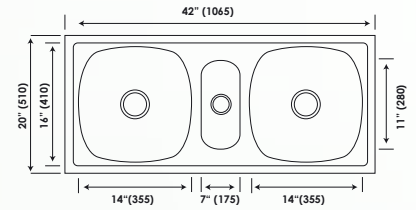

■ SUNDAE

MODEL	OVERALL SIZE		BOWL SIZE		PRICES (₹)	
	INCH	MM	INCH	MM	GLOSSY	MATT
	L x W	L x W	L x W x D	L x W x D		
MEDIUM	42 x 20	1065 x 510	14 x 16 x 7.5 11 x 7 x 5	355 x 410 x 190 280 x 170 x 125	16000	16300