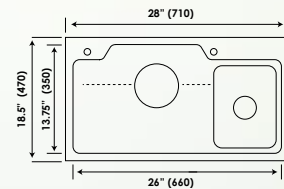

**SATELLITE** ■

OVERALL SIZE		BOWL SIZE		PRICES (₹)
INCH	MM	INCH	MM	MATT
L x W	L x W	L x W x D	L x W x D	
29.5 x 19 x 10	750 x 480 x 230	27.5 x 15 x 10	700 x 380 x 250	72000

**Accessories Along with Sink :**

## ■ SIERRA

OVERALL SIZE		BOWL SIZE		PRICES (₹)
INCH	MM	INCH	MM	
L x W	L x W	L x W x D	L x W x D	MATT
30.5 x 19 x 8.25	770 x 480 x 210	28.5 x 17.5 x 8.25	725 x 445 x 210	36000

		BOWL SIZE		PRICES (₹)
INCH	MM	INCH	MM	MATT
L x W	L x W	L x W x D	L x W x D	
28 x 18.5 x 8.25	710 x 470 x 210	26 x 16.75 x 8.25	660 x 425 x 210	38000

**Accessories along with sink :**

Additional Bowl

Pullout Faucet

# SAVVY

OVERALL SIZE		BOWL SIZE		PRICES (₹)
INCH	MM	INCH	MM	
L x W	L x W	L x W x D	L x W x D	MATT
30.75 x 17 x 8.50	780 x 430 x 215	21 x 14.5 x 8.5	530 x 370 x 215	32000