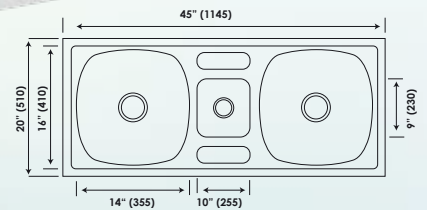

## SAFFRON ■

MODEL	OVERALL SIZE		BOWL SIZE		PRICES (₹)	
	INCH	MM	INCH	MM	GLOSSY	MATT
	L x W	L x W	L x W x D	L x W x D		
MEDIUM	40 x 20	1015 x 510	14 x 16 x 7.5	355 x 410 x 185	14000	14300

## SATURN ■

MODEL	OVERALL SIZE		BOWL SIZE		PRICES (₹)	
	INCH	MM	INCH	MM	GLOSSY	MATT
	L x W	L x W	L x W x D	L x W x D		
LARGE	45 x 20	1145 x 510	14 x 16 x 7.5	355 x 410 x 190	13500	13800
			14 x 16 x 7.5	355 x 410 x 190		

## ■ SUNDAE

MODEL	OVERALL SIZE		BOWL SIZE		PRICES (₹)	
	INCH	MM	INCH	MM	GLOSSY	MATT
	L x W	L x W	L x W x D	L x W x D		
MEDIUM	42 x 20	1065 x 510	14 x 16 x 7.5 11 x 7 x 5	355 x 410 x 190 280 x 170 x 125	16000	16300

## ■ SONATA

MODEL	OVERALL SIZE		BOWL SIZE		PRICES (₹)	
	INCH	MM	INCH	MM	GLOSSY	MATT
	L x W	L x W	L x W x D	L x W x D		
LARGE	45 x 20	1145 x 510	14 x 16 x 7.5 10 x 9 x 5	355 x 410 x 190 225 x 230 x 125	16900	17200