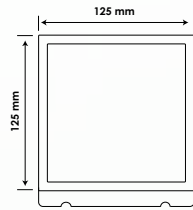

## COCKROACH TRAP

VENUS	OVERALL SIZE		PRICE	
	MM	INCHES	2 PEICE	4 PEICE
BIG	150 x 150	6 x 6	725	775
SMALL	125 x 125	5 x 5	700	750

PLUTO	OVERALL SIZE		PRICE	
	MM	INCHES	2 PEICE	4 PEICE
BIG	150 x 150	6 x 6	725	775
SMALL	125 x 125	5 x 5	700	750

POLAR	OVERALL SIZE		PRICE	
	MM	INCHES	2 PEICE	4 PEICE
BIG	150 x 150	6 x 6	725	775
SMALL	125 x 125	5 x 5	700	750

2 PIECE

4 PIECE

## CHANNEL & DRAINS

ASTRA	OVERALL SIZE		
	MM	INCHES	PRICE
BIG	150 x 150	6 x 6	1990

LENIA	OVERALL SIZE		
	MM	INCHES	PRICE
BIG	150 x 150	6 x 6	1990

ORION	OVERALL SIZE		
	MM	INCHES	PRICE
BIG	150 x 150	6 x 6	850

NORMA	OVERALL SIZE		
	MM	INCHES	PRICE
BIG	150 x 150	6 x 6	850

**ACE TECH**  
**MUMBAI, HYDERABAD**

**DISCLAIMER:**

Products shown here are for demonstration purpose, actual product may vary from the catalogue. Prices and specifications of the product are subject to change without any prior intimation. All the test/ performance are according to standard laboratory condicions. All sizes are rounded to the closest integer.