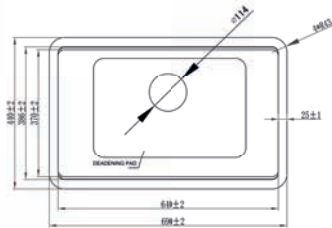

## SHARP

Black

Gold

**SINCORE**  
Kitchen Sinks & Bath Accessories

MODEL	OVERALL SIZE		BOWL SIZE		PRICES (₹)
	INCH		MM		
	L x W	L x W	L x W x D	L x W x D	
LARGE	24 x 18	610 x 460	22 x 16 x 9	560 x 410 x 225	26000
BIG	21 x 18	535 x 460	19 x 16 x 9	780 x 410 x 225	24000

## SARUS

MODEL	OVERALL SIZE		BOWL SIZE		PRICES (₹)
	MM		INCH		
	L x W	L x W	L x W x D	L x W x D	
MEDIUM	690 x 440	27 x 17.5	640 x 386 x 230	25 x 15.5 x 9	37500

## SOLARIS

MODEL	OVERALL SIZE		BOWL SIZE		PRICES (₹)
	MM		INCH		
	L x W	L x W	L x W x D	L x W x D	
LARGE	785 x 785	31 x 31	735 x 735 x 225	29 x 29 x 10	125000

**Sincore Steel Homeware Private Limited.**