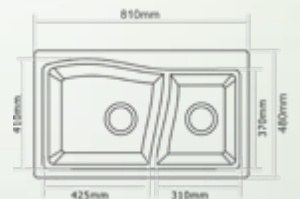

## Key Features

- **Colourful – 7 Colours to choose From**
- **Hygienic - Antibacterial**
- **Easy to Clean**
- **Reduced Noise**
- **Heat Resistant**

**ARIEL** ■

	OVERALL SIZE		BOWL SIZE		PRICES (₹)	
	INCH	MM	INCH	MM	NON METALLIC	METALLIC
	L x W	L x W	L x WxD	L x WxD		
LARGE	24 x 18	610 x 460	22 x 16 x 8.5	560 x 410 x 215	7000	7600
BIG	21 x 18	535 x 460	18.5 x 15.5 x 8.5	465 x 390 x 215	6500	7000
SMALL	18 x 16	460 x 410	16 x 13.75 x 8.5	400 x 350 x 215	5000	5500

**GEMINI** ■

	OVERALL SIZE		BOWL SIZE		PRICES (₹)	
	INCH	MM	INCH	MM	NON METALLIC	METALLIC
	L x W	L x W	L x W x D	L x W x D		
SMALL	36 x 18	915 x 460	18 x 15.75 x 8.5	458 x 400 x 215	10000	11000

**ATHENA** ■

	OVERALL SIZE		BOWL SIZE		PRICES (₹)	
	INCH	MM	INCH	MM	NON METALLIC	METALLIC
	L x W	L x W	L x W x D	L x W x D		
	32 x 19	810 x 480	16.75 x 16.15 x 8	425 x 410 x 200	14000	15000
			12.25 x 14.50 x 8	310 x 370 x 200		

## MATRIX

OVERALL SIZE		BOWL SIZE		PRICES (₹)	
INCH	MM	INCH	MM	NON METALLIC	METALLIC
L x W	L x W	L x W x D	L x W x D		
32 x 19	810 x 480	17.75 x 18 x 8	405 x 410 x 200	14000	15000
	STEP	11.80 x 16	330 x 370		