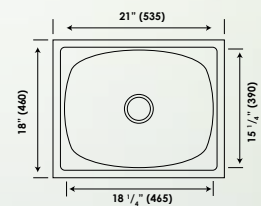

## ■ SUNDAE

MODEL	OVERALL SIZE		BOWL SIZE		PRICES (₹)	
	INCH	MM	INCH	MM	GLOSSY	MATT
	L x W	L x W	L x W x D	L x W x D		
MEDIUM	42 x 20	1065 x 510	14 x 16 x 7.5 11 x 7 x 5	355 x 410 x 190 280 x 170 x 125	16000	16300

## ■ SONATA

MODEL	OVERALL SIZE		BOWL SIZE		PRICES (₹)	
	INCH	MM	INCH	MM	GLOSSY	MATT
	L x W	L x W	L x W x D	L x W x D		
LARGE	45 x 20	1145 x 510	14 x 16 x 7.5 10 x 9 x 5	355 x 410 x 190 225 x 230 x 125	16900	17200

## SIGNATURE ■

MODEL	OVERALL SIZE		BOWL SIZE		PRICES (₹)	
	INCH	MM	INCH	MM	GLOSSY	MATT
	L x W	L x W	L x W x D	L x W x D		
LARGE	45 x 20	1145 x 510	14 x 16 x 7.5 10 x 9 x 5	355 x 410 x 190 225 x 230 x 125	16900	17200

## SPLASH PLUS ■

MODEL	OVERALL SIZE		BOWL SIZE		PRICES (₹)		
	INCH	MM	INCH	MM	GLOSSY	MATT	ANTI - SCRATCH
	L x W	L x W	L x W x D	L x W x D			
BIG	21 x 18	535 x 460	18.25 x 15.25 x 8	465 x 390 x 200	5000	5200	7500