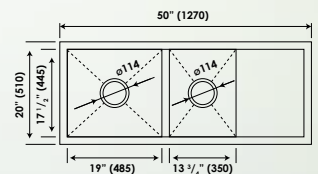

## STYLUS

MODEL	OVERALL SIZE		BOWL SIZE		PRICES (₹)
	INCH	MM	INCH	MM	MATT
	L x W	L x W	L x W x D	L x W x D	
SMALL	36 x 18	915 x 460	21.75 x 16.25 x 9	550 x 410 x 230	25500

\* Sliding Vegetable Tray & Pipe included

## SPARTAN

MODEL	OVERALL SIZE		BOWL SIZE		PRICES (₹)
	INCH	MM	INCH	MM	MATT
	L x W	L x W	L x W x D	L x W x D	
MEDIUM	40 x 20	1050 x 510	18.5 x 17.5 x 9	480 x 445 x 230	34500
			6.5 x 11 x 5	160 x 280 x 130	

## SUPREME

Roll Matt

Strainer & Pipe

MODEL	OVERALL SIZE		BOWL SIZE		PRICES (₹)
	INCH	MM	INCH	MM	MATT
	L x W	L x W	L x W x D	L x W x D	
MEDIUM	37 x 20	940 x 410	17 x 18 x 8.5	430 x 460 x 215	35500
			17 x 18 x 8.5	430 x 460 x 215	

## STALLION

Roll Matt

Strainer & Pipe

MODEL	OVERALL SIZE		BOWL SIZE		PRICES (₹)
	INCH	MM	INCH	MM	MATT
	L x W	L x W	L x W x D	L x W x D	
LARGE	50 x 20	1270 x 510	19 x 17.5 x 9	485 x 445 x 230	40500
			13.75 x 17.5 x 9	350 x 445 x 230	