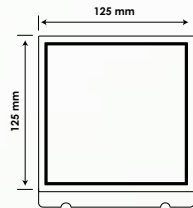

## COCKROACH TRAP

VENUS	OVERALL SIZE		PRICE	
	MM	INCHES	2 PEICE	4 PEICE
BIG	150 x 150	6 x 6	725	775
SMALL	125 x 125	5 x 5	700	750

PLUTO	OVERALL SIZE		PRICE	
	MM	INCHES	2 PEICE	4 PEICE
BIG	150 x 150	6 x 6	725	775
SMALL	125 x 125	5 x 5	700	750

POLAR	OVERALL SIZE		PRICE	
	MM	INCHES	2 PEICE	4 PEICE
BIG	150 x 150	6 x 6	725	775
SMALL	125 x 125	5 x 5	700	750

2 PIECE

4 PIECE

## CHANNEL & DRAINS

ASTRA	OVERALL SIZE		
	MM	INCHES	PRICE
BIG	150 x 150	6 x 6	1990

LENIA	OVERALL SIZE		
	MM	INCHES	PRICE
BIG	150 x 150	6 x 6	1990

ORION	OVERALL SIZE		
	MM	INCHES	PRICE
BIG	150 x 150	6 x 6	850

NORMA	OVERALL SIZE		
	MM	INCHES	PRICE
BIG	150 x 150	6 x 6	850

**ACE TECH**  
**MUMBAI, HYDERABAD**

**DISCLAIMER:**

Products shown here are for demonstration purpose, actual product may vary from the catalogue. Prices and specifications of the product are subject to change without any prior intimation. All the test/ performance are according to standard laboratory condicions. All sizes are rounded to the closest integer.