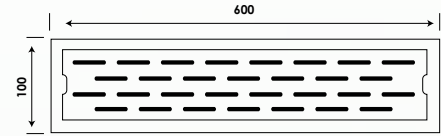

NOVA

	OVERALL SIZE				
MM	300 x 100	450 x 100	610 x 100	750 x 100	915 x 100
INCH	12 x 4	18 x 4	24 x 4	30 x 4	36 x 4
PRICE (₹)	3375	4125	5250	6225	7565