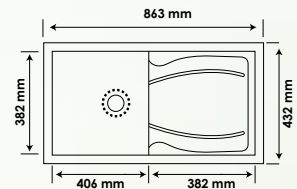

## Key Features

- **Colourful – 7 Colours to choose From**
- **Hygienic - Antibacterial**
- **Easy to Clean**
- **Reduced Noise**
- **Heat Resistant**

**ARIEL** ■

	OVERALL SIZE		BOWL SIZE		PRICES (₹)	
	INCH	MM	INCH	MM	NON METALLIC	METALLIC
	L x W	L x W	L x WxD	L x WxD		
LARGE	24 x 18	610 x 460	22 x 16 x 8.5	560 x 410 x 215	7000	7600
BIG	21 x 18	535 x 460	18.5 x 15.5 x 8.5	465 x 390 x 215	6500	7000
SMALL	18 x 16	460 x 410	16 x 13.75 x 8.5	400 x 350 x 215	5000	5500

**GEMINI** ■

	OVERALL SIZE		BOWL SIZE		PRICES (₹)	
	INCH	MM	INCH	MM	NON METALLIC	METALLIC
	L x W	L x W	L x W x D	L x W x D		
SMALL	36 x 18	915 x 460	18 x 15.75 x 8.5	458 x 400 x 215	10000	11000

**ATHENA** ■

	OVERALL SIZE		BOWL SIZE		PRICES (₹)	
	INCH	MM	INCH	MM	NON METALLIC	METALLIC
	L x W	L x W	L x W x D	L x W x D		
	32 x 19	810 x 480	16.75 x 16.15 x 8	425 x 410 x 200	14000	15000
			12.25 x 14.50 x 8	310 x 370 x 200		

## MATRIX

OVERALL SIZE		BOWL SIZE		PRICES (₹)	
INCH	MM	INCH	MM	NON METALLIC	METALLIC
L x W	L x W	L x W x D	L x W x D		
32 x 19	810 x 480	17.75 x 18 x 8	405 x 410 x 200	14000	15000
	STEP	11.80 x 16	330 x 370		