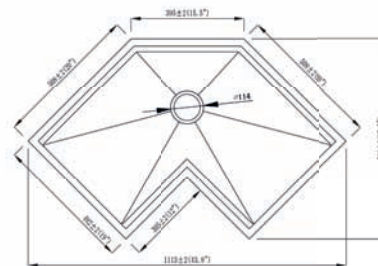

## SHARP

Black

Gold

**SINCORE**  
Kitchen Sinks & Bath Accessories

MODEL	OVERALL SIZE		BOWL SIZE		PRICES (₹)
	INCH		MM		
	L x W	L x W	L x W x D	L x W x D	
LARGE	24 x 18	610 x 460	22 x 16 x 9	560 x 410 x 225	26000
BIG	21 x 18	535 x 460	19 x 16 x 9	780 x 410 x 225	24000

## SARUS

MODEL	OVERALL SIZE		BOWL SIZE		PRICES (₹)
	MM		INCH		
	L x W	L x W	L x W x D	L x W x D	
MEDIUM	690 x 440	27 x 17.5	640 x 386 x 230	25 x 15.5 x 9	37500

## SOLARIS

MODEL	OVERALL SIZE		BOWL SIZE		PRICES (₹)
	MM		INCH		
	L x W	L x W	L x W x D	L x W x D	
LARGE	785 x 785	31 x 31	735 x 735 x 225	29 x 29 x 10	125000

**Sincore Steel Homeware Private Limited.**