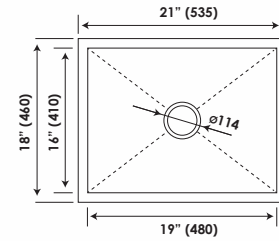

## SHARP

Black

Gold

**SINCORE**  
Kitchen Sinks & Bath Accessories

MODEL	OVERALL SIZE		BOWL SIZE		PRICES (₹)
	INCH		MM		
	L x W	L x W	L x W x D	L x W x D	
LARGE	24 x 18	610 x 460	22 x 16 x 9	560 x 410 x 225	26000
BIG	21 x 18	535 x 460	19 x 16 x 9	780 x 410 x 225	24000

## SARUS

MODEL	OVERALL SIZE		BOWL SIZE		PRICES (₹)
	MM		INCH		
	L x W	L x W	L x W x D	L x W x D	
MEDIUM	690 x 440	27 x 17.5	640 x 386 x 230	25 x 15.5 x 9	37500

## SOLARIS

MODEL	OVERALL SIZE		BOWL SIZE		PRICES (₹)
	MM		INCH		
	L x W	L x W	L x W x D	L x W x D	
LARGE	785 x 785	31 x 31	735 x 735 x 225	29 x 29 x 10	125000

**Sincore Steel Homeware Private Limited.**