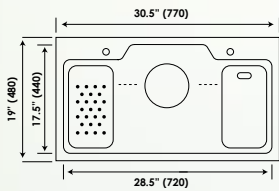

**SATELLITE** ■

OVERALL SIZE		BOWL SIZE		PRICES (₹)
INCH	MM	INCH	MM	MATT
L x W	L x W	L x W x D	L x W x D	
29.5 x 19 x 10	750 x 480 x 230	27.5 x 15 x 10	700 x 380 x 250	72000

**Accessories Along with Sink :**

## ■ SIERRA

OVERALL SIZE		BOWL SIZE		PRICES (₹)
INCH	MM	INCH	MM	
L x W	L x W	L x W x D	L x W x D	MATT
30.5 x 19 x 8.25	770 x 480 x 210	28.5 x 17.5 x 8.25	725 x 445 x 210	36000

		BOWL SIZE		PRICES (₹)
INCH	MM	INCH	MM	MATT
L x W	L x W	L x W x D	L x W x D	
28 x 18.5 x 8.25	710 x 470 x 210	26 x 16.75 x 8.25	660 x 425 x 210	38000

**Accessories along with sink :**

Additional Bowl

Pullout Faucet