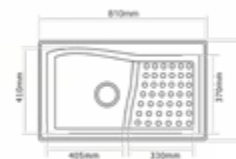

## Key Features

- **Colourful – 7 Colours to choose From**
- **Hygienic - Antibacterial**
- **Easy to Clean**
- **Reduced Noise**
- **Heat Resistant**

**ARIEL** ■

	OVERALL SIZE		BOWL SIZE		PRICES (₹)	
	INCH	MM	INCH	MM	NON METALLIC	METALLIC
	L x W	L x W	L x WxD	L x WxD		
LARGE	24 x 18	610 x 460	22 x 16 x 8.5	560 x 410 x 215	7000	7600
BIG	21 x 18	535 x 460	18.5 x 15.5 x 8.5	465 x 390 x 215	6500	7000
SMALL	18 x 16	460 x 410	16 x 13.75 x 8.5	400 x 350 x 215	5000	5500

**GEMINI** ■

	OVERALL SIZE		BOWL SIZE		PRICES (₹)	
	INCH	MM	INCH	MM	NON METALLIC	METALLIC
	L x W	L x W	L x W x D	L x W x D		
SMALL	36 x 18	915 x 460	18 x 15.75 x 8.5	458 x 400 x 215	10000	11000

**ATHENA** ■

	OVERALL SIZE		BOWL SIZE		PRICES (₹)	
	INCH	MM	INCH	MM	NON METALLIC	METALLIC
	L x W	L x W	L x W x D	L x W x D		
	32 x 19	810 x 480	16.75 x 16.15 x 8	425 x 410 x 200	14000	15000
			12.25 x 14.50 x 8	310 x 370 x 200		

## MATRIX

OVERALL SIZE		BOWL SIZE		PRICES (₹)	
INCH	MM	INCH	MM	NON METALLIC	METALLIC
L x W	L x W	L x W x D	L x W x D		
32 x 19	810 x 480	17.75 x 18 x 8	405 x 410 x 200	14000	15000
	STEP	11.80 x 16	330 x 370		