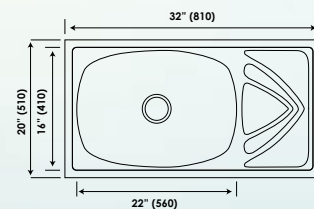

■ SPARKLE

Glossy

MODEL	OVERALL SIZE		BOWL SIZE		PRICES (₹)		
	INCH	MM	INCH	MM	GLOSSY	MATT	ANTI - SCRATCH
	L x W	L x W	L x W x D	L x W x D			
ECONOMY	32 x 20	810 x 510	22 x 16 x 9	560 x 410 x 225	10800	11100	13200