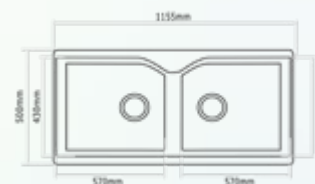

MATRIX

OVERALL SIZE		BOWL SIZE		PRICES (₹)	
INCH	MM	INCH	MM	NON METALLIC	METALLIC
L x W	L x W	L x W x D	L x W x D		
32 x 19	810 x 480	17.75 x 18 x 8	405 x 410 x 200	14000	15000
	STEP	11.80 x 16	330 x 370		

ETHOS

OVERALL SIZE		BOWL SIZE		PRICES (₹)	
INCH	MM	INCH	MM	NON METALLIC	METALLIC
L x W	L x W	L x W x D	L x W x D		
45 x 19.5	1155 x 490	16.5 x 16.5 x 9	420 x 420 x 225	17000	18000
		11 x 16.5 x 9	280 x 420 x 225		

TRITON

OVERALL SIZE		BOWL SIZE		PRICES (₹)	
INCH	MM	INCH	MM	NON METALLIC	METALLIC
L x W	L x W	L x W x D	L x W x D		
45 x 19.5	1155 x 490	22.5 x 17 x 9	570 x 430 x 230	18500	19500

QUARTZ SINKS ARE AVAILABLE IN FOLLOWING 7 DIFFERENT COLOURS

METALLIC SERIES

BLACK

BROWN

GREY

NON METALLIC SERIES

CREAM

DOTTED BROWN

WHITE

DOTTED BLACK