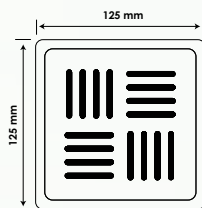

## COCKROACH TRAP

VENUS	OVERALL SIZE		PRICE	
	MM	INCHES	2 PEICE	4 PEICE
BIG	150 x 150	6 x 6	725	775
SMALL	125 x 125	5 x 5	700	750

PLUTO	OVERALL SIZE		PRICE	
	MM	INCHES	2 PEICE	4 PEICE
BIG	150 x 150	6 x 6	725	775
SMALL	125 x 125	5 x 5	700	750

POLAR	OVERALL SIZE		PRICE	
	MM	INCHES	2 PEICE	4 PEICE
BIG	150 x 150	6 x 6	725	775
SMALL	125 x 125	5 x 5	700	750

2 PIECE

4 PIECE

## CHANNEL & DRAINS

ASTRA	OVERALL SIZE		
	MM	INCHES	PRICE
BIG	150 x 150	6 x 6	1990

LENIA	OVERALL SIZE		
	MM	INCHES	PRICE
BIG	150 x 150	6 x 6	1990

ORION	OVERALL SIZE		
	MM	INCHES	PRICE
BIG	150 x 150	6 x 6	850

NORMA	OVERALL SIZE		
	MM	INCHES	PRICE
BIG	150 x 150	6 x 6	850

**ACE TECH**  
**MUMBAI, HYDERABAD**

**DISCLAIMER:**

Products shown here are for demonstration purpose, actual product may vary from the catalogue. Prices and specifications of the product are subject to change without any prior intimation. All the test/ performance are according to standard laboratory condicions. All sizes are rounded to the closest integer.