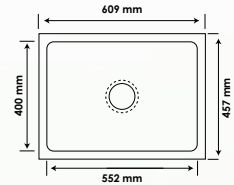

## SIGNATURE ■

MODEL	OVERALL SIZE		BOWL SIZE		PRICES (₹)	
	INCH	MM	INCH	MM	GLOSSY	MATT
	L x W	L x W	L x W x D	L x W x D		
LARGE	45 x 20	1145 x 510	14 x 16 x 7.5 10 x 9 x 5	355 x 410 x 190 225 x 230 x 125	16900	17200

## SPLASH PLUS ■

MODEL	OVERALL SIZE		BOWL SIZE		PRICES (₹)		
	INCH	MM	INCH	MM	GLOSSY	MATT	ANTI - SCRATCH
	L x W	L x W	L x W x D	L x W x D			
BIG	21 x 18	535 x 460	18.25 x 15.25 x 8	465 x 390 x 200	5000	5200	7500

## Key Features

- **Colourful – 7 Colours to choose From**
- **Hygienic - Antibacterial**
- **Easy to Clean**
- **Reduced Noise**
- **Heat Resistant**

**ARIEL** ■

	OVERALL SIZE		BOWL SIZE		PRICES (₹)	
	INCH	MM	INCH	MM	NON METALLIC	METALLIC
	L x W	L x W	L x WxD	L x WxD		
LARGE	24 x 18	610 x 460	22 x 16 x 8.5	560 x 410 x 215	7000	7600
BIG	21 x 18	535 x 460	18.5 x 15.5 x 8.5	465 x 390 x 215	6500	7000
SMALL	18 x 16	460 x 410	16 x 13.75 x 8.5	400 x 350 x 215	5000	5500

**GEMINI** ■

	OVERALL SIZE		BOWL SIZE		PRICES (₹)	
	INCH	MM	INCH	MM	NON METALLIC	METALLIC
	L x W	L x W	L x W x D	L x W x D		
SMALL	36 x 18	915 x 460	18 x 15.75 x 8.5	458 x 400 x 215	10000	11000

**ATHENA** ■