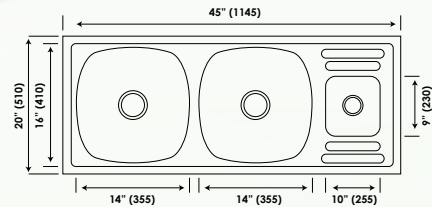

## SATURN ■

MODEL	OVERALL SIZE		BOWL SIZE		PRICES (₹)	
	INCH	MM	INCH	MM	GLOSSY	MATT
	L x W	L x W	L x W x D	L x W x D		
LARGE	45 x 20	1145 x 510	14 x 16 x 7.5	355 x 410 x 190	13500	13800
			14 x 16 x 7.5	355 x 410 x 190		

## ■ SUNDAE

MODEL	OVERALL SIZE		BOWL SIZE		PRICES (₹)	
	INCH	MM	INCH	MM	GLOSSY	MATT
	L x W	L x W	L x W x D	L x W x D		
MEDIUM	42 x 20	1065 x 510	14 x 16 x 7.5 11 x 7 x 5	355 x 410 x 190 280 x 170 x 125	16000	16300

## ■ SONATA

MODEL	OVERALL SIZE		BOWL SIZE		PRICES (₹)	
	INCH	MM	INCH	MM	GLOSSY	MATT
	L x W	L x W	L x W x D	L x W x D		
LARGE	45 x 20	1145 x 510	14 x 16 x 7.5 10 x 9 x 5	355 x 410 x 190 225 x 230 x 125	16900	17200

## SIGNATURE ■

MODEL	OVERALL SIZE		BOWL SIZE		PRICES (₹)	
	INCH	MM	INCH	MM	GLOSSY	MATT
	L x W	L x W	L x W x D	L x W x D		
LARGE	45 x 20	1145 x 510	14 x 16 x 7.5 10 x 9 x 5	355 x 410 x 190 225 x 230 x 125	16900	17200