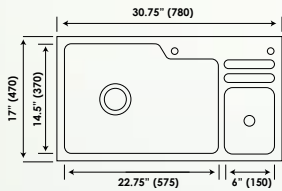

## ■ SIERRA

OVERALL SIZE		BOWL SIZE		PRICES (₹)
INCH	MM	INCH	MM	
L x W	L x W	L x W x D	L x W x D	MATT
30.5 x 19 x 8.25	770 x 480 x 210	28.5 x 17.5 x 8.25	725 x 445 x 210	36000

		BOWL SIZE		PRICES (₹)
INCH	MM	INCH	MM	MATT
L x W	L x W	L x W x D	L x W x D	
28 x 18.5 x 8.25	710 x 470 x 210	26 x 16.75 x 8.25	660 x 425 x 210	38000

**Accessories along with sink :**

Additional Bowl

Pullout Faucet

# SAVVY

OVERALL SIZE		BOWL SIZE		PRICES (₹)
INCH	MM	INCH	MM	
L x W	L x W	L x W x D	L x W x D	MATT
30.75 x 17 x 8.50	780 x 430 x 215	21 x 14.5 x 8.5	530 x 370 x 215	32000

## SHARP

MODEL	OVERALL SIZE		BOWL SIZE		PRICES (₹)
	INCH	MM	INCH	MM	MATT
	L x W	L x W	L x W x D	L x W x D	
SUPER	32 x 20	810 x 500	30 x 18 x 8.5	760 x 460 x 215	20000
LARGE	24 x 18	610 x 460	22 x 16 x 8.5	560 x 410 x 215	18500
BIG	21 x 18	535 x 460	19 x 16 x 8.5	780 x 410 x 215	14500