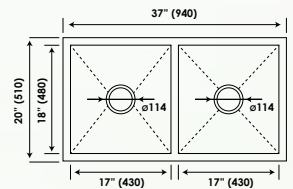

## SOLITAIRE

MODEL	OVERALL SIZE		BOWL SIZE		PRICES (₹)
	MM	INCH	MM	INCH	MATT
	L x W	L x W	L x W x D	L x W x D	
MEDIUM	1015 x 510	40 x 20	480 x 445 x 230	19 x 17.5 x 9	26500
SMALL	915 x 460	36 x 18	500 x 410 x 215	19.75 x 16.25 x 8.5	21500

## STYLUS

MODEL	OVERALL SIZE		BOWL SIZE		PRICES (₹)
	INCH	MM	INCH	MM	MATT
	L x W	L x W	L x W x D	L x W x D	
SMALL	36 x 18	915 x 460	21.75 x 16.25 x 9	550 x 410 x 230	25500

\* Sliding Vegetable Tray & Pipe included

## SPARTAN

MODEL	OVERALL SIZE		BOWL SIZE		PRICES (₹)
	INCH	MM	INCH	MM	MATT
	L x W	L x W	L x W x D	L x W x D	
MEDIUM	40 x 20	1050 x 510	18.5 x 17.5 x 9	480 x 445 x 230	34500
			6.5 x 11 x 5	160 x 280 x 130	

## SUPREME

Roll Matt

Strainer & Pipe

MODEL	OVERALL SIZE		BOWL SIZE		PRICES (₹)
	INCH	MM	INCH	MM	MATT
	L x W	L x W	L x W x D	L x W x D	
MEDIUM	37 x 20	940 x 410	17 x 18 x 8.5	430 x 460 x 215	35500
			17 x 18 x 8.5	430 x 460 x 215	