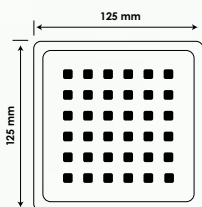

POLAR	OVERALL SIZE		PRICE	
	MM	INCHES	2 PEICE	4 PEICE
BIG	150 x 150	6 x 6	725	775
SMALL	125 x 125	5 x 5	700	750

2 PIECE

4 PIECE

## CHANNEL & DRAINS

ASTRA	OVERALL SIZE		
	MM	INCHES	PRICE
BIG	150 x 150	6 x 6	1990

LENIA	OVERALL SIZE		
	MM	INCHES	PRICE
BIG	150 x 150	6 x 6	1990

ORION	OVERALL SIZE		
	MM	INCHES	PRICE
BIG	150 x 150	6 x 6	850

NORMA	OVERALL SIZE		
	MM	INCHES	PRICE
BIG	150 x 150	6 x 6	850

**ACE TECH**  
**MUMBAI, HYDERABAD**

**DISCLAIMER:**

Products shown here are for demonstration purpose, actual product may vary from the catalogue. Prices and specifications of the product are subject to change without any prior intimation. All the test/ performance are according to standard laboratory condicions. All sizes are rounded to the closest integer.